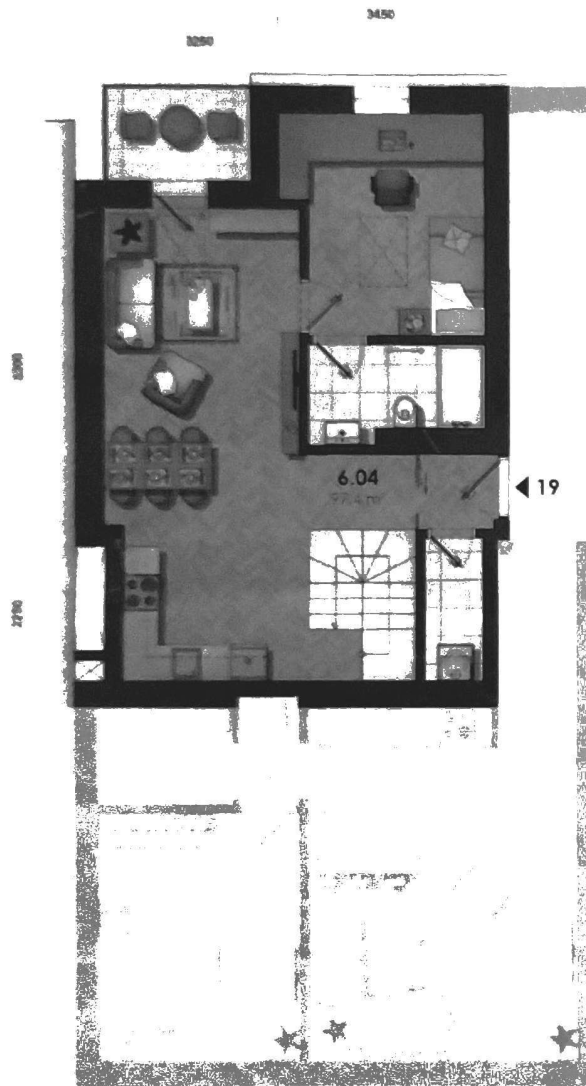

# NITRANSKÁ 9

APARTMENT

**1339/19**

6th+ 7th floor

FRONT-EASTERN ELEVATION

BACK-WESTERN ELEVATION

DISPOSITION:	4+kk
APARTMENT AREA:	97.4 m <sup>2</sup>
BALCONY AREA:	+ 3.7 m <sup>2</sup>
from total area HIGHER LOFT's	42.7 m